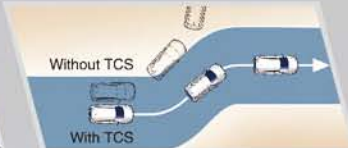

▲TCS